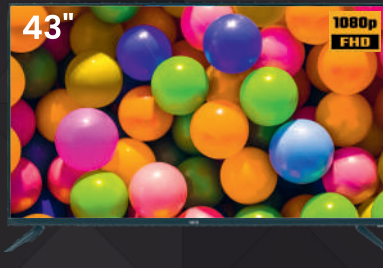

Available Screen Sizes

QLED 86" | 100"

Immerse in Breathtaking **100"** 4K LED Visuals

PRISM LED SERIES

QLED

32SH/SQ

Android 9	Frameless Screen
Prism OS	RAM-1GB, ROM- 8GB
HD Resolution	Movie box
A+ grade panel	HDMI x 2
Kindlink	USB x 2
APP Store	16:9 wide screen