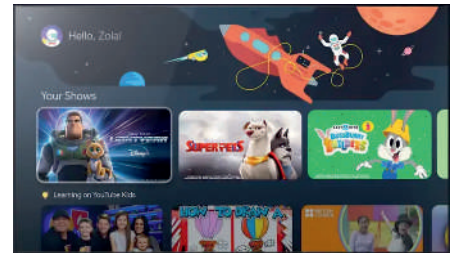

Curated recommendations

Find your next favorite movie or TV show.

Just ask Google Assistant

Search across apps with your voice to find what you're looking for.

Build your watchlist

Add movies and shows right from your TV, phone, or Google Search.

Easy access to more than 10,000 apps.

Everything you stream, all on one screen.

Create a space for kids that's all their own, with watch limits, bedtimes and more.

Personalised

Personalised entertainment for everyone in your home.