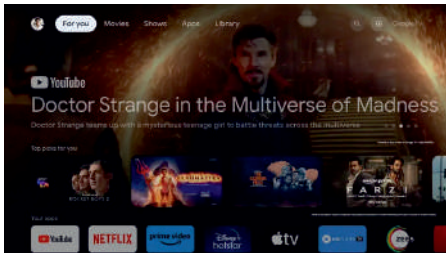

Curated recommendations

Find your next favorite movie or TV show.

Just ask Google Assistant

Search across apps with your voice to find what you're looking for.

Build your watchlist

Add movies and shows right from your TV, phone, or Google Search.

Easy access to more than 10,000 apps.

Everything you stream, all on one screen.

Create a space for kids that's all their own, with watch limits, bedtimes and more.

Personalised

Personalised entertainment for everyone in your home.