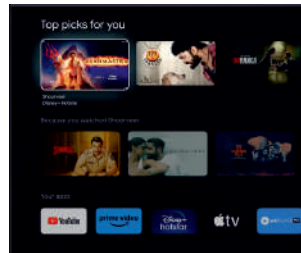

Curated recommendations

Find your next favorite movie or TV show.

Just ask Google Assistant

Search across apps with your voice to find what you're looking for.

Build your watchlist

Add movies and shows right from your TV, phone, or Google Search.